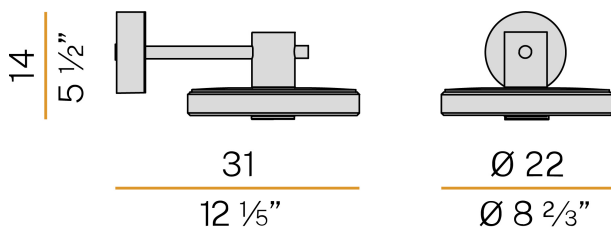

PANZERI

Venexia

220-240V AC ON-OFF

EA04819.022.0201

mat brass

DIRECT
LIGHT

Data sheet

CODE	EA04819.022.0201
SYSTEM POWER CONSUMPTION	8W
EFFICACY	74.25lm/W
LIGHT SOURCE	LED
LIGHT SOURCE LIFETIME	L80 (B20) 80.000h
COLOUR TEMPERATURE	2700K Ra>80
LIGHT DISTRIBUTION	diffused
POWER SUPPLY	220-240V AC
FREQUENCY	50/60Hz
ELECTRICAL CONFIGURATION	ON-OFF
DRIVER	integrated included
NOMINAL LUMINOUS FLUX	930lm
LUMEN OUTPUT	594lm
EFFICIENCY	63.9%
WEIGHT	3,60 Kg
PROTECTION DEGREE	IP65
COLOUR TOLLERANCES	SDCM 3
SHOCK RESISTANCE RATING	IK06
PACKING DIMENSIONS	27,0 x 35,0 x 22,0 cm

Wall lighting fixture for indoor or outdoor spaces, with direct light emission.
Galvanized sheet metal wall bracket.
Die-cast aluminium wall plate in corten, mat brass or micaceous grey polyacrylic paint.
Turned aluminium arm in polyacrylic paint.
Turned aluminium structure in polyacrylic paint.
Transparent silicone gaskets.
Screen in partially mat cast glass.
Aluminium closing disk in polyacrylic paint.
Stainless steel screws.

Technical drawing